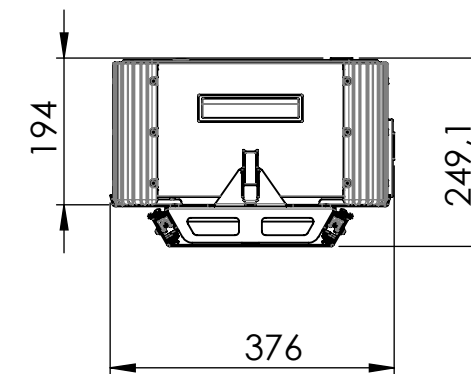

APERTO-OPEN

CHIUSO-CLOSED

Il contenuto del documento è puramente indicativo. Ci riserviamo il diritto di apportare al prodotto, in qualsiasi momento e senza preavviso, eventuali modifiche tecniche.

This document is purely indicative. We reserve the right to modify the product, in any moment and without notice of any technical changes

  www.cansrl.com	Material: Materiale: Treatment: Finitura:	Date-Data: 26/09/2022 Dimensions in mm. Dimensioni in mm.	Weight Kg: Peso Kg: 25.84	
	Description: PIANO ESTRAIBILE SL1400-LC Descrizione: SLIDE OUT SL1400-LC	Article number: Articolo: SL1400-LC		

Tutti i diritti sono strettamente riservati. E' vietata qualsiasi forma di utilizzo e/o riproduzione senza autorizzazione della CAN S.r.l.
All rights are strictly reserved. Any form off reproduction or issue is forbidden without permission of CAN S.r.l.