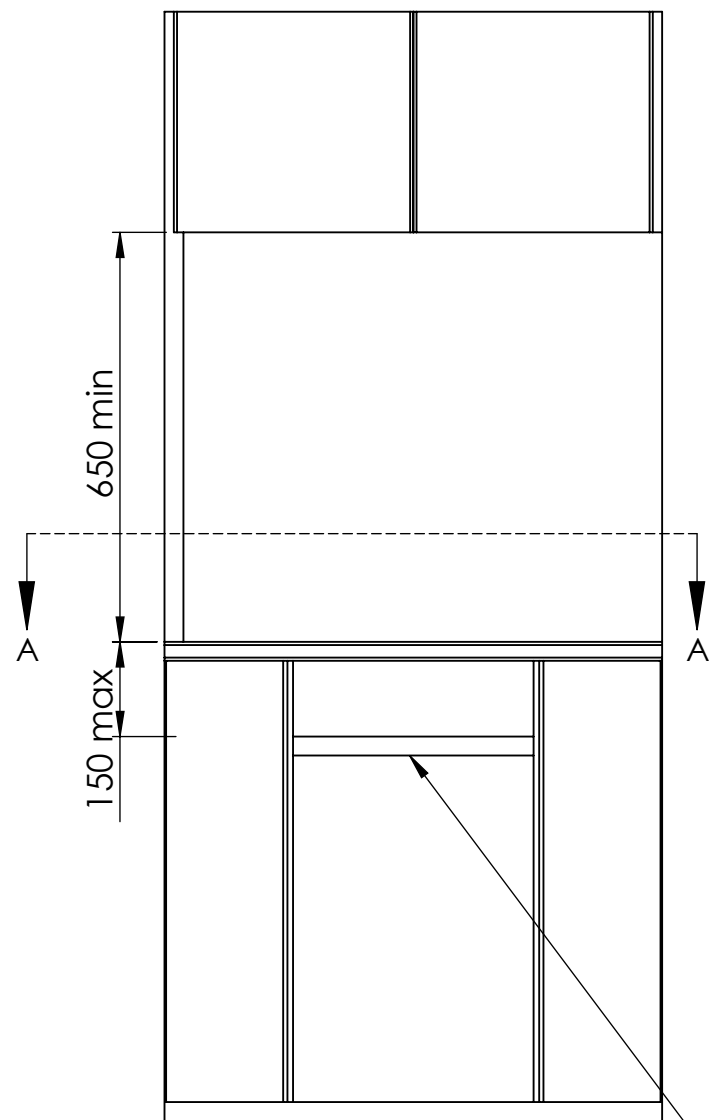

Distanza minima da parete laterale

Distanza minima da bordo anteriore piano lavoro

Altezza minima dal pensile

Distanza minima da pannello posteriore

pannello di separazione
installazione obbligatoria solo in presenza di elettrodomestici al di sotto del piano cottura

POSIZIONE FORI FISSAGGIO

Il contenuto del documento è puramente indicativo. Ci riserviamo il diritto di apportare al prodotto, in qualsiasi momento e senza preavviso, eventuali modifiche tecniche.

This document is purely indicative. We reserve the right to modify the product, in any moment and without notice of any technical changes

  www.cansrl.com	Material: Materiale:	Date-Data: 03/08/2022	Sheet-Foglio: A3 2 / 2	
	Treatment: Finitura:	Dimensions in mm. Dimensioni in mm.	Weight Kg: Peso Kg: 2.43	
Description: FORNELLO GAS RETT APP INOX-440x290-2F A+SR Descrizione: SS FREE/ST LPG RECT STOVE-440x290-2BR A+SR		Article number: Articolo: FN1332-S		

*Tutti i diritti sono strettamente riservati. E' vietata qualsiasi forma di utilizzo e/o riproduzione senza autorizzazione della CAN S.r.l.
All rights are strictly reserved. Any form of reproduction or issue is forbidden without permission of CAN S.r.l.*