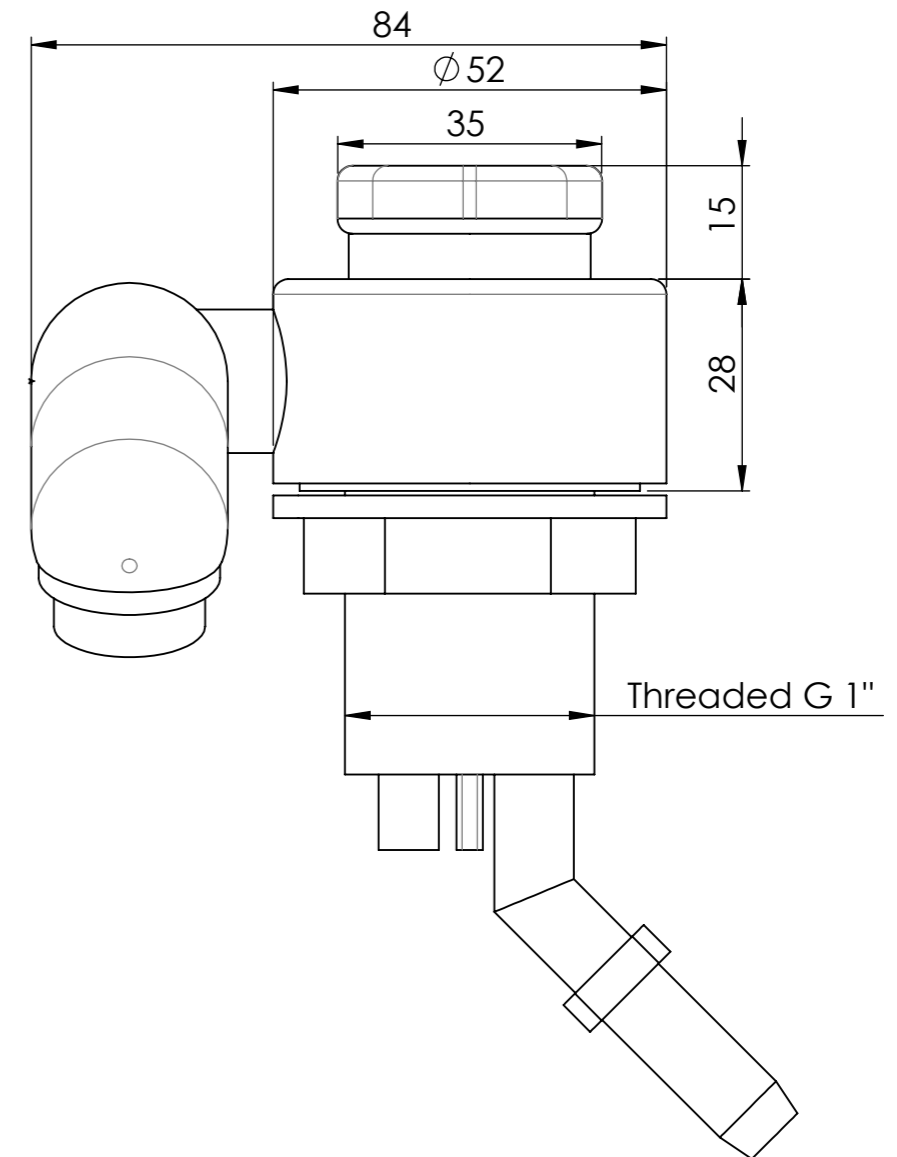

SPECIFICATIONS

connection: nylon flex hoses \varnothing 10 mm
 mounting hole: \varnothing 33 mm
 thread length: 35 mm
 thread - \varnothing : 1"

foldable spout
 With microswitch (up to 6 A)

To use with water pressure up to 3 bar.

 www.cansrl.com	Material: Materiale:	Date-Data: 14/05/2021	Sheet-Foglio: A3 1 / 1
	Treatment: Finitura:	Dimensions in mm. Dimensioni in mm.	Weight Kg: Peso Kg: 207.68
	Description: RUBINETTO PLASTICA CROMATO ACQUA FREDDA 12V RB1487 Descrizione: PLASTIC CHROMED COLD WATER TAP, SINGLE LEVER WITH 12V MICROSWITCH	Article number: Articolo: RB1487	