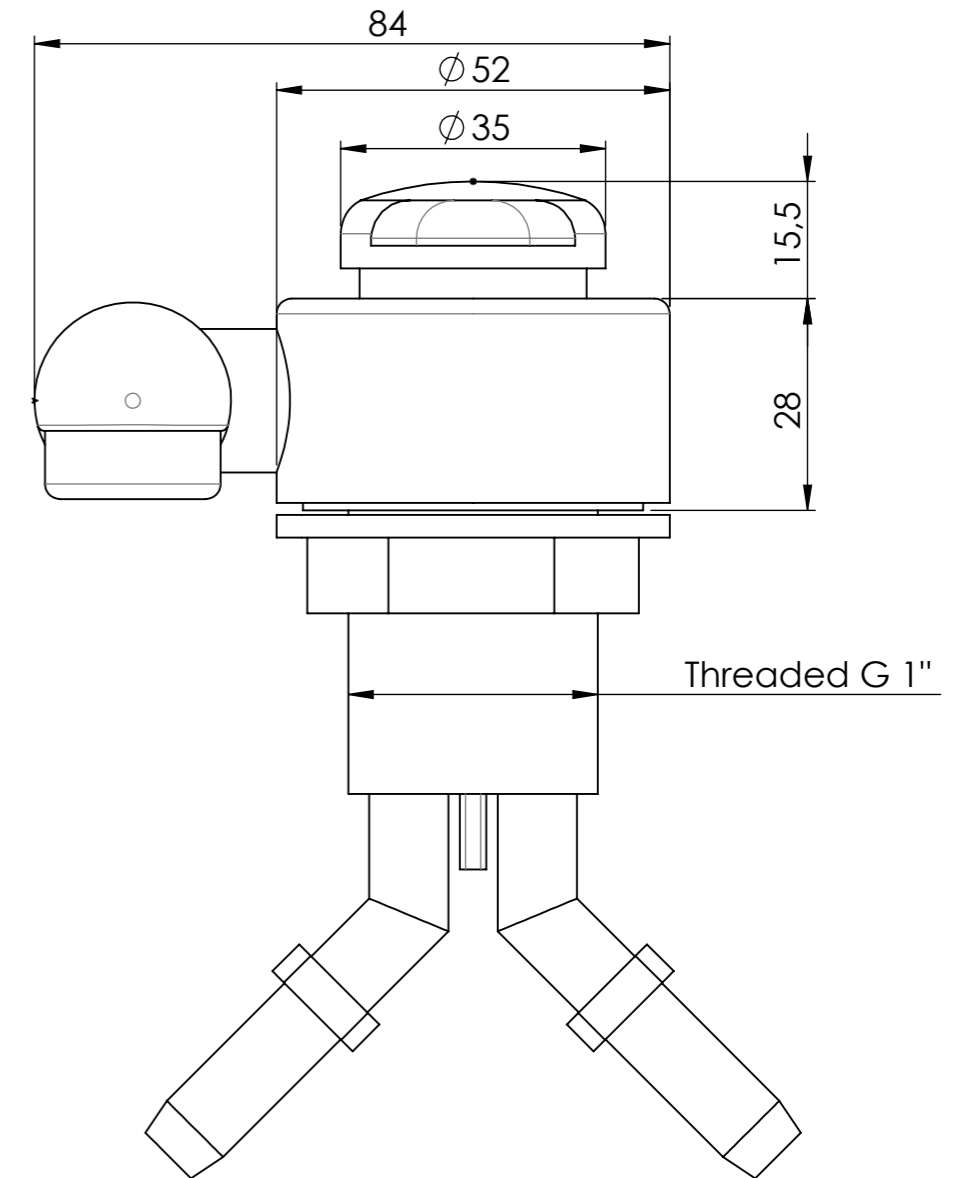

SPECIFICATIONS

connection: nylon flex hoses $\varnothing$ 10 mm
mounting hole: $\varnothing$ 33 mm
thread length: 35 mm
thread - $\varnothing$: 1"

foldable spout
With microswitch (up to 6 A)

To use with water pressure up to 3 bar.

Il contenuto del documento è puramente indicativo. Ci riserviamo il diritto di apportare al prodotto, in qualsiasi momento e senza preavviso, eventuali modifiche tecniche.

This document is purely indicative. We reserve the right to modify the product, in any moment and without notice of any technical changes

  www.cansrl.com	Material: Materiale:	Date-Data: 14/05/2021	Sheet-Foglio: A3 1 / 1	
	Treatment: Finitura:	Dimensions in mm. Dimensioni in mm.	Weight Kg: 199.72	
Description: RUBINETTO PLASTICA CROMATO MISCELATORE 12V Descrizione: PLASTIC CHROMED MIXER (HOT/COLD) WATER TAP, SINGLE LEVER WITH 12V MICROSWITCH		Article number: Articolo: RB1488		

Tutti i diritti sono strettamente riservati. E' vietata qualsiasi forma di utilizzo e/o riproduzione senza autorizzazione della CAN S.r.l.
All rights are strictly reserved. Any form of reproduction or issue is forbidden without permission of CAN S.r.l.